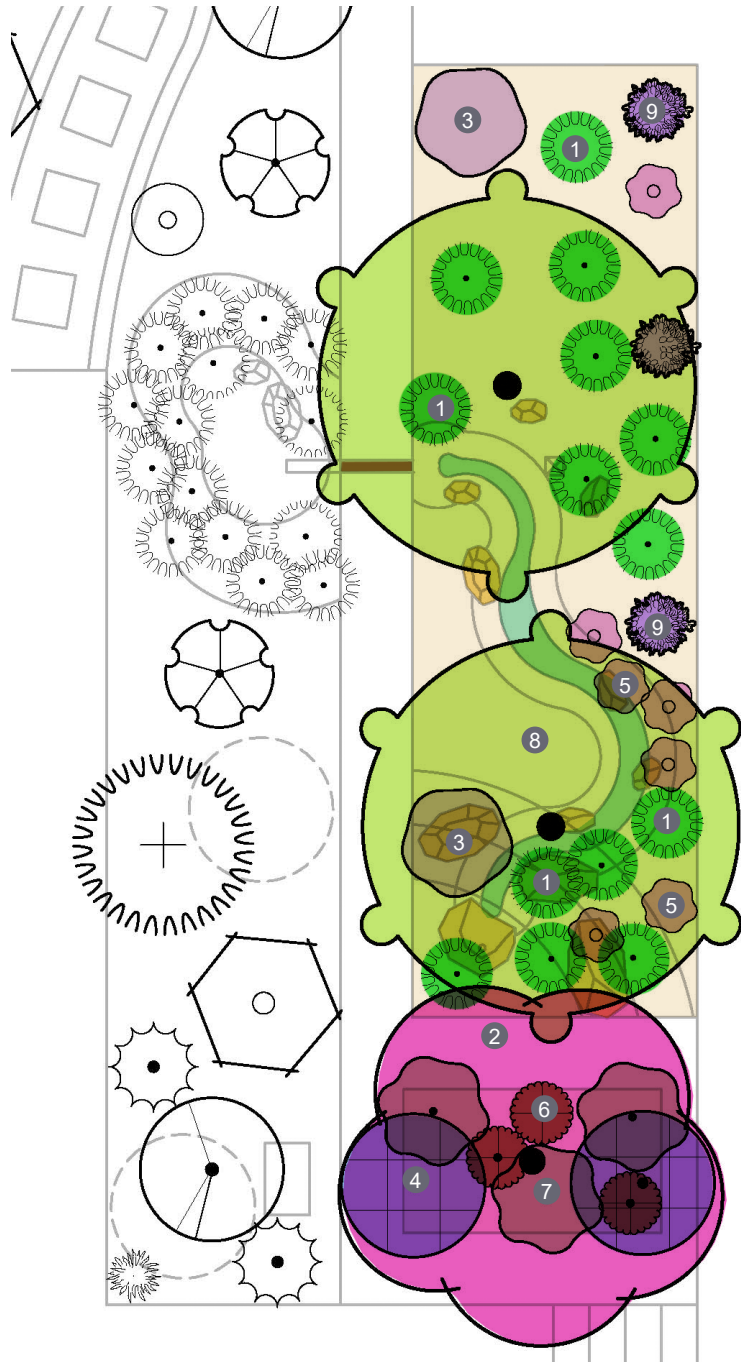

Water Feature Garden Plan

Key Plan

Plant Legend

- 1 Carex divulsa
- 2 Cercis occidentalis
- 3 Conoclinium coelestinum
- 4 Dichondra argentea 'Silver Falls'
- 5 Liriope spicata 'Silver Dragon'
- 6 Lomandra longifolia 'Breeze'
- 7 Ocularia deltoides
- 8 Pittosporum tobira
- 9 Scabiosa caucasica 'Butterfly Blue'

You can have a drought-tolerant garden and still enjoy the ambience of fountain surrounded by lush plantings. Chose a special place near an entry or patio where the gentle sound of falling water will mask background noise and conversations.